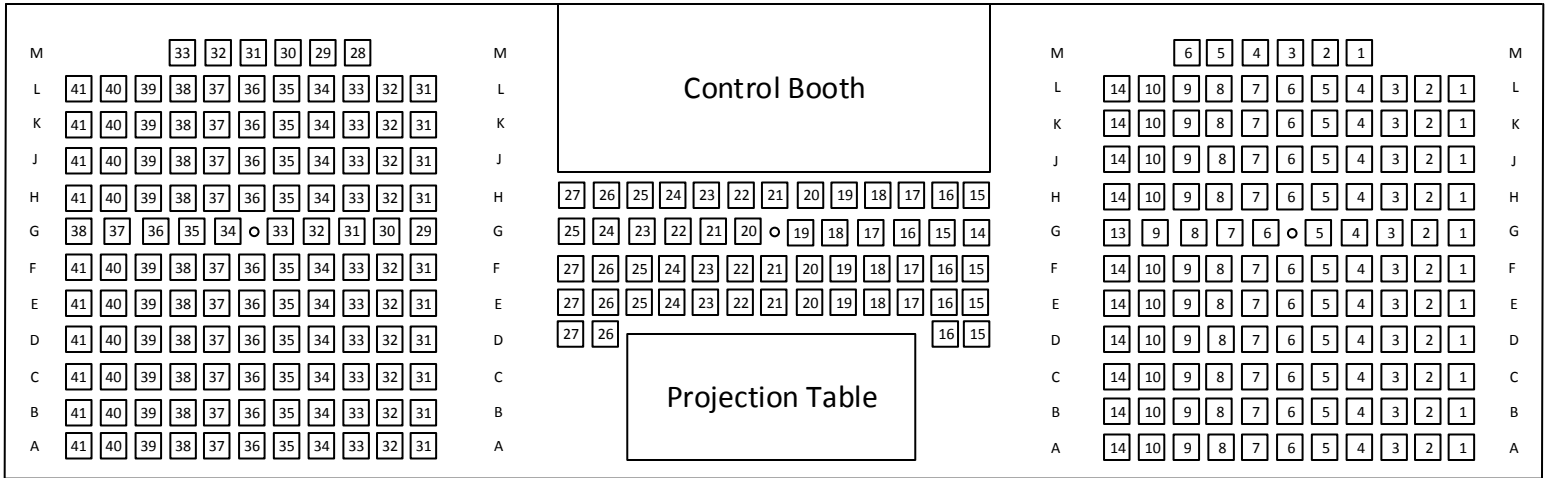

audb100

Total Chair Count: 1425

Upper Level

Seating Count: 252

Lower Level

Seating Count: 1173