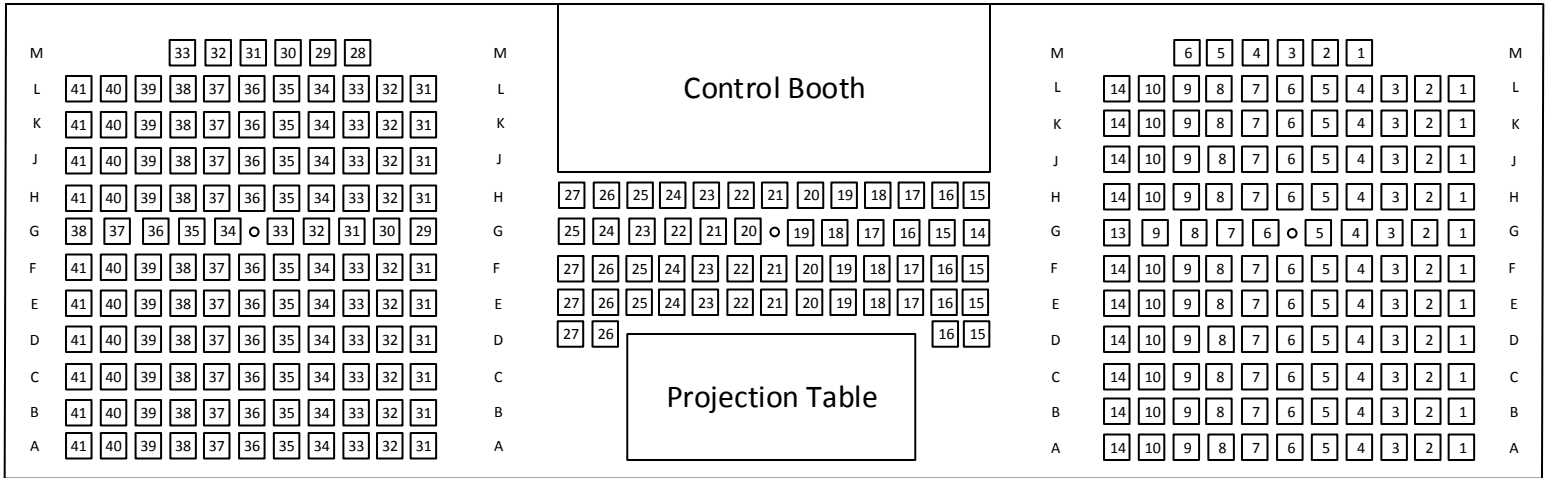

# audb100

Total Chair Count: 1425

Upper Level

Seating Count: 252

Lower Level

Seating Count: 1173