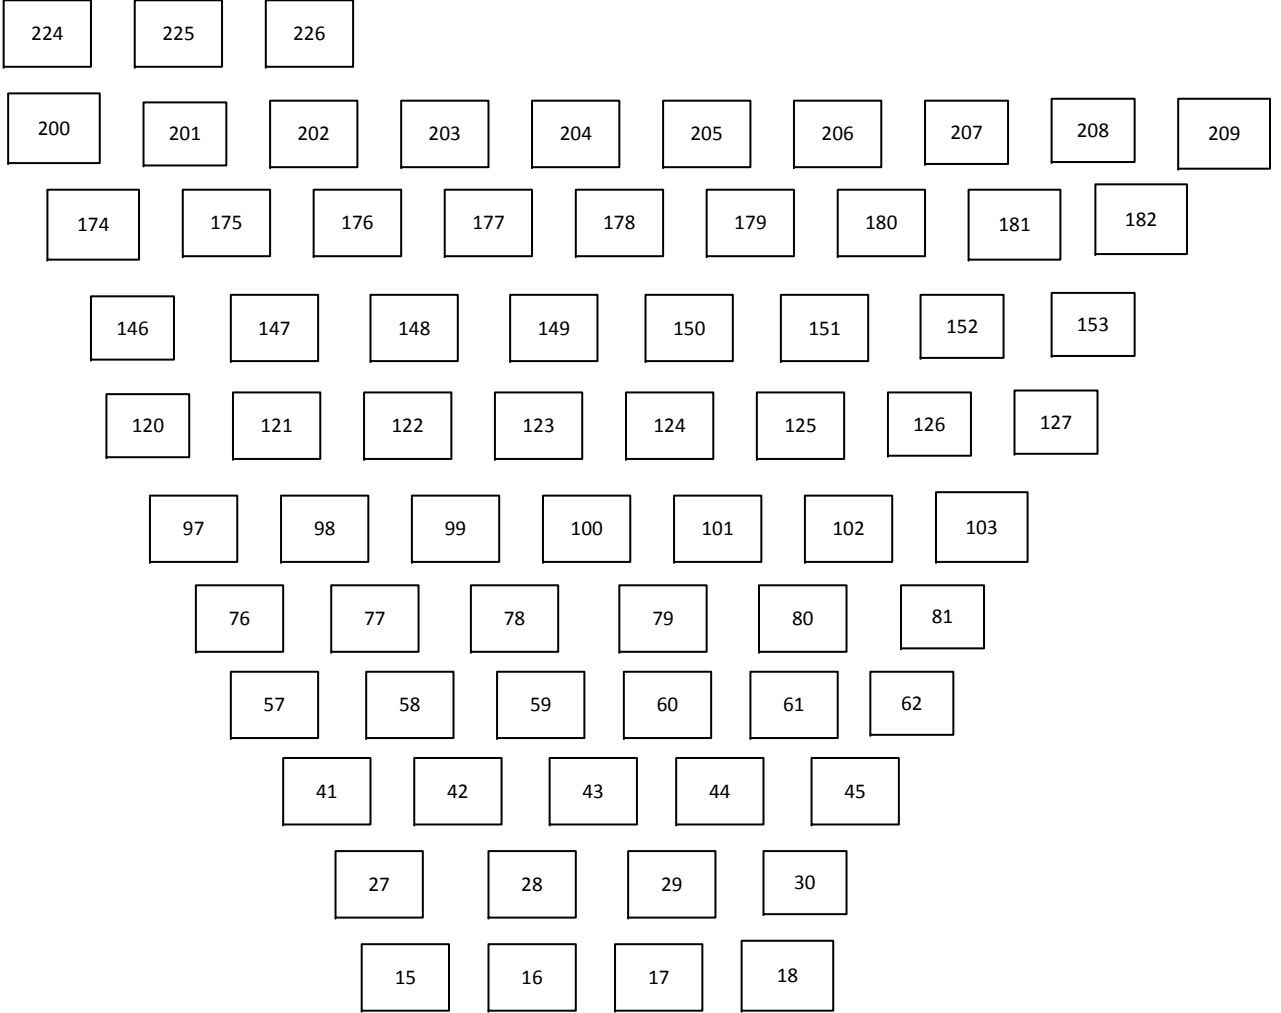

Left

Front

Right

**lifea117**  
Total Chair Count: 227