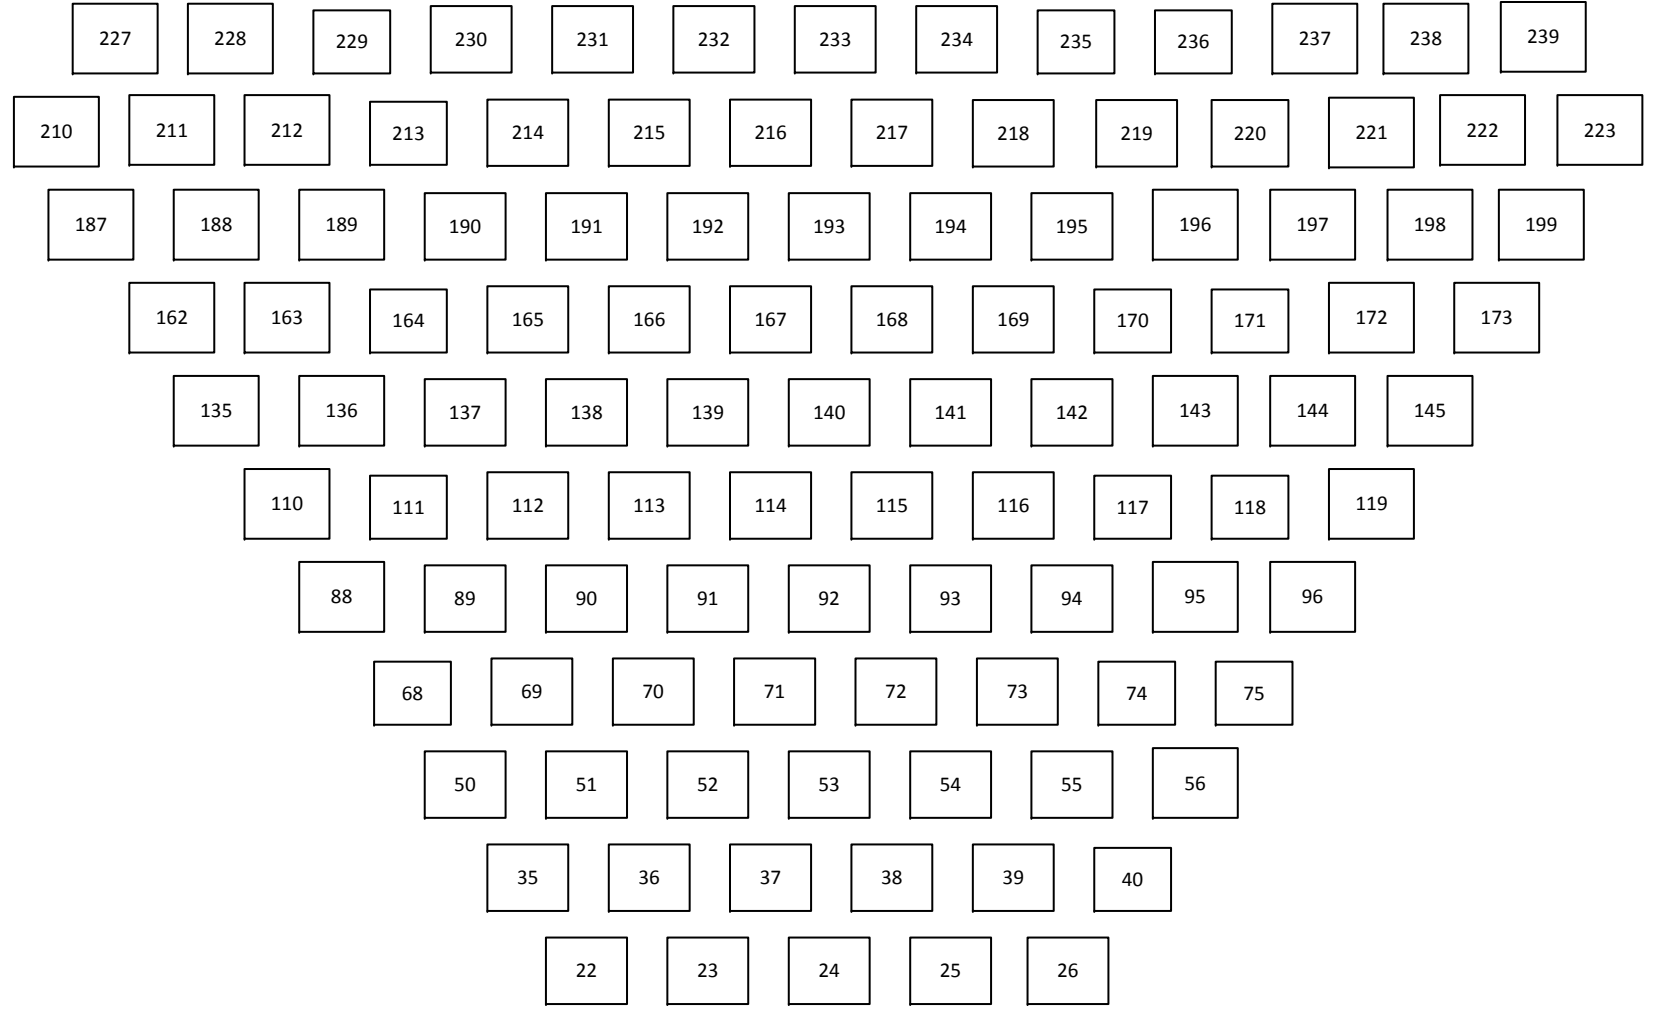

Left

Front

Right

**lifea117**  
Total Chair Count: 227